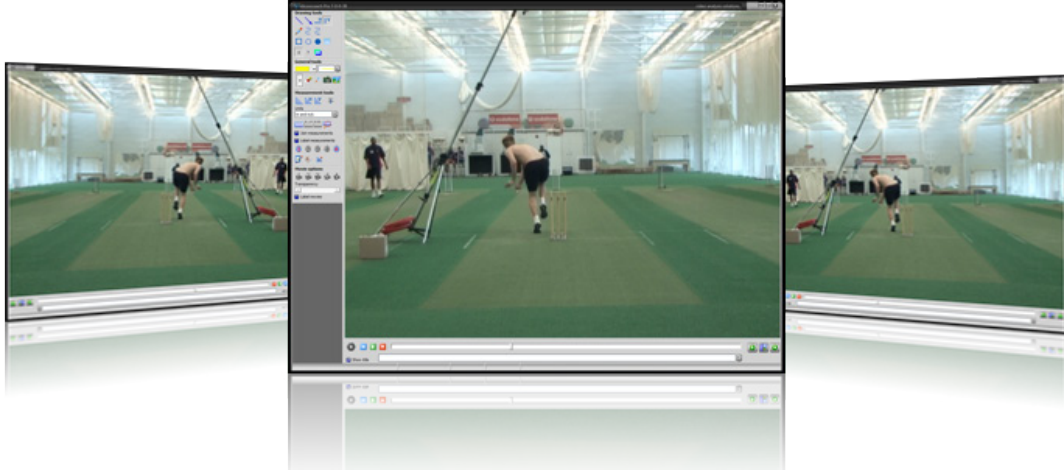

SC PRO

Technique Analysis Made Easy

Siliconcoach Pro 7 (SC Pro) is the latest progression of over 15 years of development and boosts our full range of features for analysing movement and providing detailed feedback to enhance performance.

Proven to be simpler and more affordable than comparable products, SC Pro is the leader in video analysis technology.

Dual Video Capture

Capture video 'live' from 2 cameras' for another view of the action.